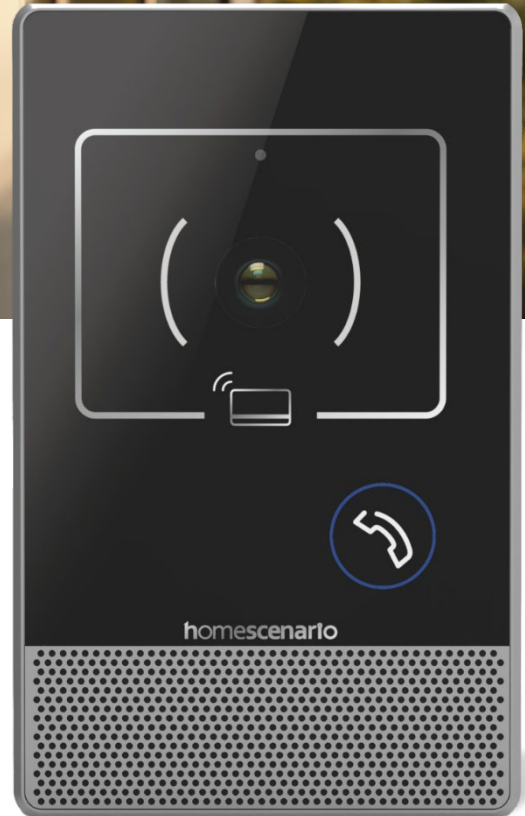

HBE-100C

IP Video Doorbell

The HBE-100C is the IP based video doorbell. Connecting directly with HBE200/300 IP indoor station, it is installed at the entrance of each apartment unit or villa. By touching the button of HBE100C an initiate video intercom with indoor station. On the other hand, indoor panel can also monitor live video of the camera built in the HBE-100C. The HBE-100C supports Mifare RFID which can be used for controlling door lock or alarm system arm/disarm.

Features & Benefits

- Wide angle, high quality CMOS camera
- Elegant industrial design with plastic ABS frame and tempered acrylic front panel
- Wall-mount installation on 1-gang junction box with only 17mm outlook thickness
- LED illumination during intercom for night vision
- Supports IP network architecture, works with HBE-200/310 IP indoor touch panel
- Automatic snapshot during intercom for further verifications
- Indoor station can monitor real-time video from HBE-100C
- Embedded RFID reader (Mifare 13.56MHz) for alarm system arm/disarm

HBE-100C

IP Video Doorbell

Technical Specifications

Hardware Parameters:	
Power	12-24 VDC
CPU	ARM Cortex A7 @1.2GHz
Flash	>32MB
RAM	>128MB
Camera	CMOS wide angle
Operating Power	4.5 W
Standby Power	0.5 W
RFID	Mifare 13.56MHz
RFID Distance	2-5cm
Network	RJ-45 Ethernet
PoE	Yes 802.3af
Touch Button	Yes (with backlight)
Relay Output	x1 NC/NO/COM (optional)
DI	x2 (door contact, open; optional)
Tamper Switch	Yes

(**Product specifications subject to change without notice.)

Model No.	HBE-100C
Installation	Wall-Mount (1-gang)
Protection	Indoor/Outdoor
LED Signal	1x
Material	ABS Frame PMMA Panel
Dimension (WxHxD)	91x144x27mm (Outlook 17mm)