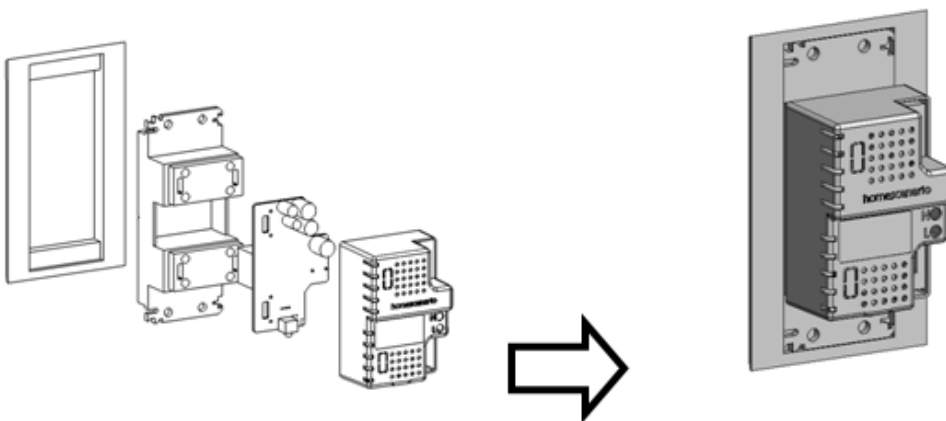

Assembly Diagram