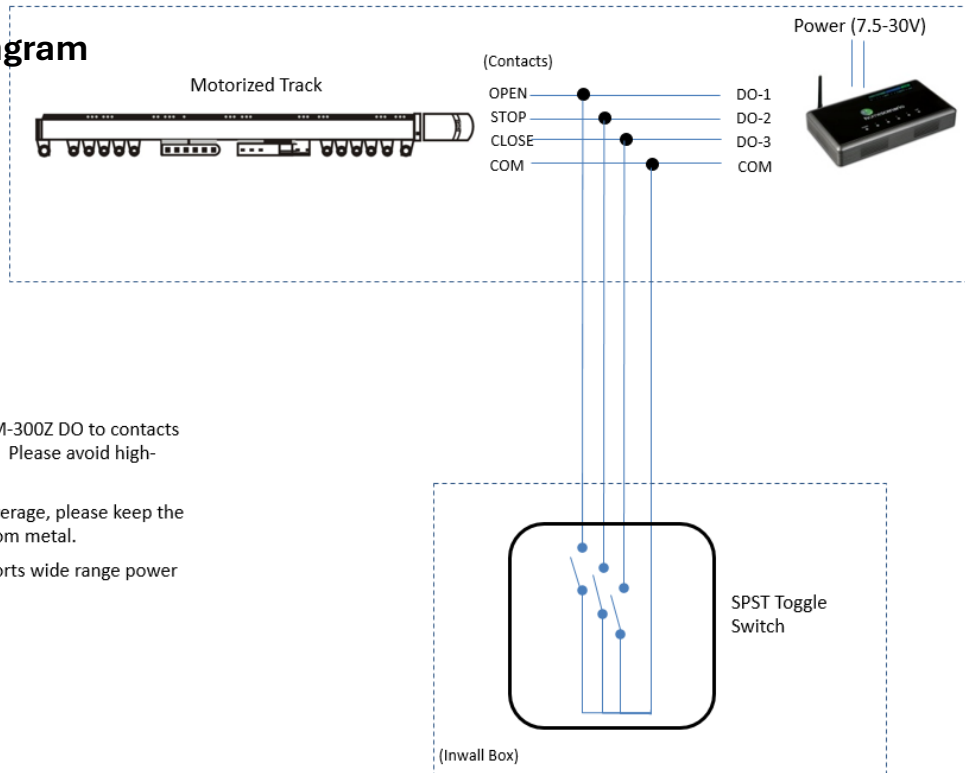

HSM-300Z

Z-Wave Curtain Control Adapter

The HSM-300Z is a Z-Wave enabled device which allows you to control a motorized system through digital contacts. It provides digital outputs which can control the UP/DOWN/STOP for all kinds of motorized system.

Features & Benefits

- Provides 3 digital outputs which can be used to control the UP/DOWN/STOP of motorized system with digital contacts
- Can be controlled via Z-Wave or local switch panel
- Supports Z-Wave 2-way mesh networking, RF range up to 30m indoors
- Easy to install and associate with Z-Wave device or host controller

HSM-300Z

Z-Wave Curtain Control Adapter

Specifications

Connections:	
Digital Output	3x Digital Outputs (UP/STOP/DOWN), Pluggable Terminal Blocks
Antenna	For Z-Wave
Power	DC Power Jack
Program Button	For Device Configuration and Factory Default
Wireless Communication:	
Protocol	Z-Wave 2-Way Mesh Networking
Frequency	860-930MHz
Range	Up to 100ft Indoor Line of Sight
LED Indications:	
Power	Device On/Off
1/2/3/4	Status for DO Behavior
Power:	
Ext. Power Adapter	7.5V, 500mA
Environmental:	
Operational	0°C to 40°C
Storage	-20°C to 60°C
Humidity	5% to 85% Non-Condensing
Dimensions & Weight:	
Product Size	13.6mm x 7.5mm x 2.4mm
Product Weight	200g
Certifications:	
CE, FCC	

*(**Product specifications subject to change without notice.)*

HSM-300Z

Z-Wave Curtain Control Adapter

Wiring Diagram

Notes :

1. Connect the HSM-300Z DO to contacts of motorized track. Please avoid high-voltage power.
2. To ensure RF coverage, please keep the HSM-300Z away from metal.
3. HSM-300Z supports wide range power input 7.5-30V DC.