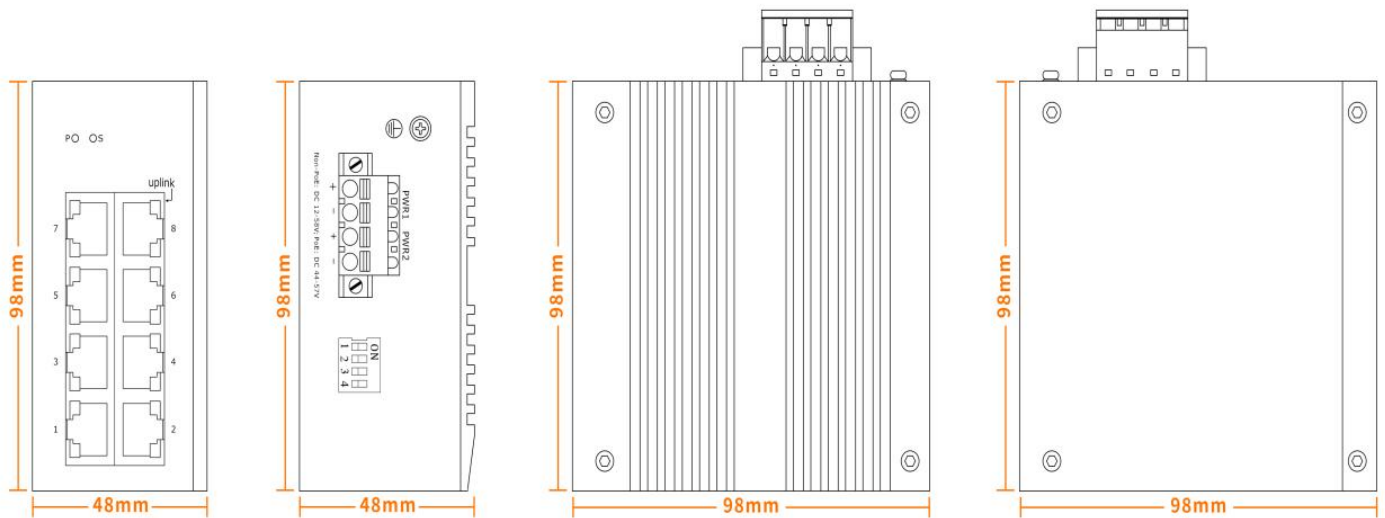

HBI-DNS-0800

Industrial 10/100M Edge Switch (8-Port)

Switching Features	
Switching Capacity	1.6G
Packet Forwarding Rate	2.38Mpps
MAC Address Table	2K
VLAN	2K
Forwarding Delay	<100us
Jumbo Frame	Support 10Kbytes
MDI/MDIX	Support
Watchdog	Support
Mechanical:	
Protection	IP40
Installation	DIN-Rail
Dimension (WxDxH)	48x98x98mm
Weight	0.58Kg
Environment	
Operating Temperature	-20°C~75°C
Storage/ Transportation Temperature	-40°C~85°C
Relative Humidity	5%~95% (non-condensing)
Industrial Standard	Surge protection of power: IEC 61000-4-5 Level 3 (4KV/2KV) (8/20us)
	Surge protection of Ethernet ports: IEC 61000-4-5 Level 3 (4KV/2KV) (10/700us)
	DIP: IEC 61000-4-11 Level 3 (10V)
	ESD: IEC 61000-4-2 Level 4 (8K/15K)
	Shock: IEC 60068-2-27
	Free fall: IEC 60068-2-32
	Vibration: IEC 60068-2-6
Certification	CE/FCC/RoHS
Warranty	2yr

(**Product specifications subject to change without notice.)

HBI-DNS-0800

Industrial 10/100M Edge Switch (8-Port)

Dimensions

Ordering Information

HBI-DNS-0800	Industrial 10/100M Edge Switch (8-Port)
--------------	---