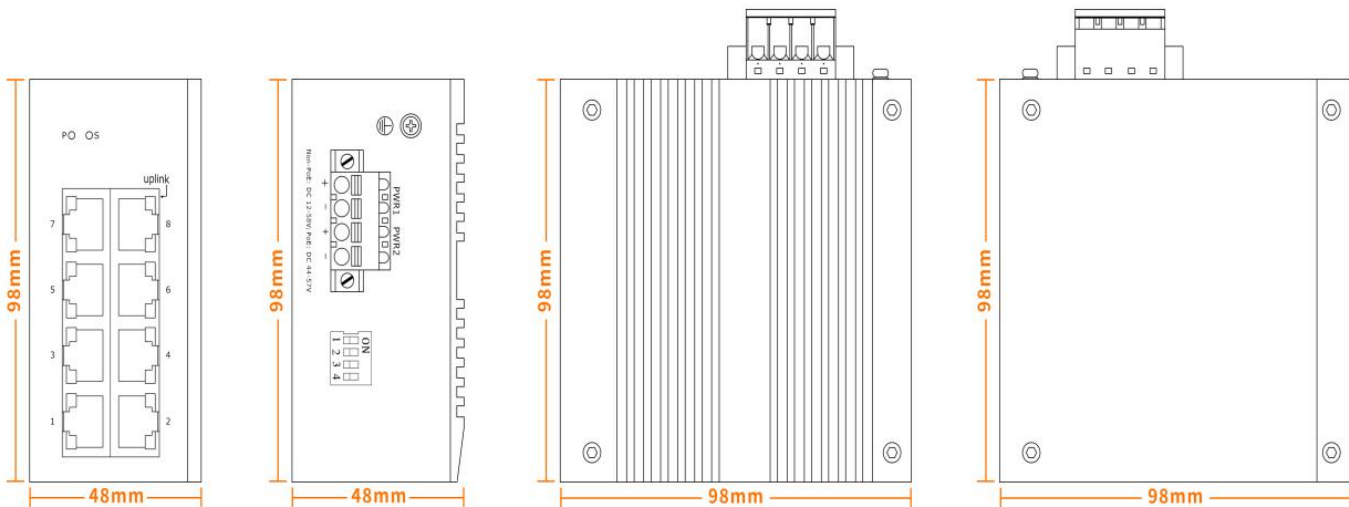

HBI-DPS-0800

Industrial 10/100M Edge PoE Switch (8-Port PoE)

Switching Features	
Switching Capacity	1.6G
Packet Forwarding Rate	2.38Mpps
MAC Address Table	2K
VLAN	2K
Forwarding Delay	<100us
Jumbo Frame	Support 10Kbytes
MDI/MDIX	Support
Watchdog	Support
Mechanical:	
<i>Protection</i>	IP40
<i>Installation</i>	DIN-Rail
<i>Dimension (WxDxH)</i>	48x98x98mm
<i>Weight</i>	0.6Kg
Environment	
Operating Temperature	-20°C~75°C
Storage/Transportation Temperature	-40°C~85°C
Relative Humidity	5%~95% (non-condensing)
Industrial Standard	Surge protection of power: IEC 61000-4-5 Level 3 (4KV/2KV) (8/20us)
	Surge protection of Ethernet ports: IEC 61000-4-5 Level 3 (4KV/2KV) (10/700us)
	DIP: IEC 61000-4-11 Level 3 (10V)
	ESD: IEC 61000-4-2 Level 4 (8K/15K)
	Shock: IEC 60068-2-27
	Free fall: IEC 60068-2-32
Certification	CCC/CE/FCC/RoHS
Warranty	2yr

(**Product specifications subject to change without notice.)

HBI-DPS-0800

Industrial 10/100M Edge PoE Switch (8-Port PoE)

Dimensions

Ordering Information

HBI-DPS-0800	Industrial 10/100M Edge PoE Switch (8-Port PoE)
--------------	---